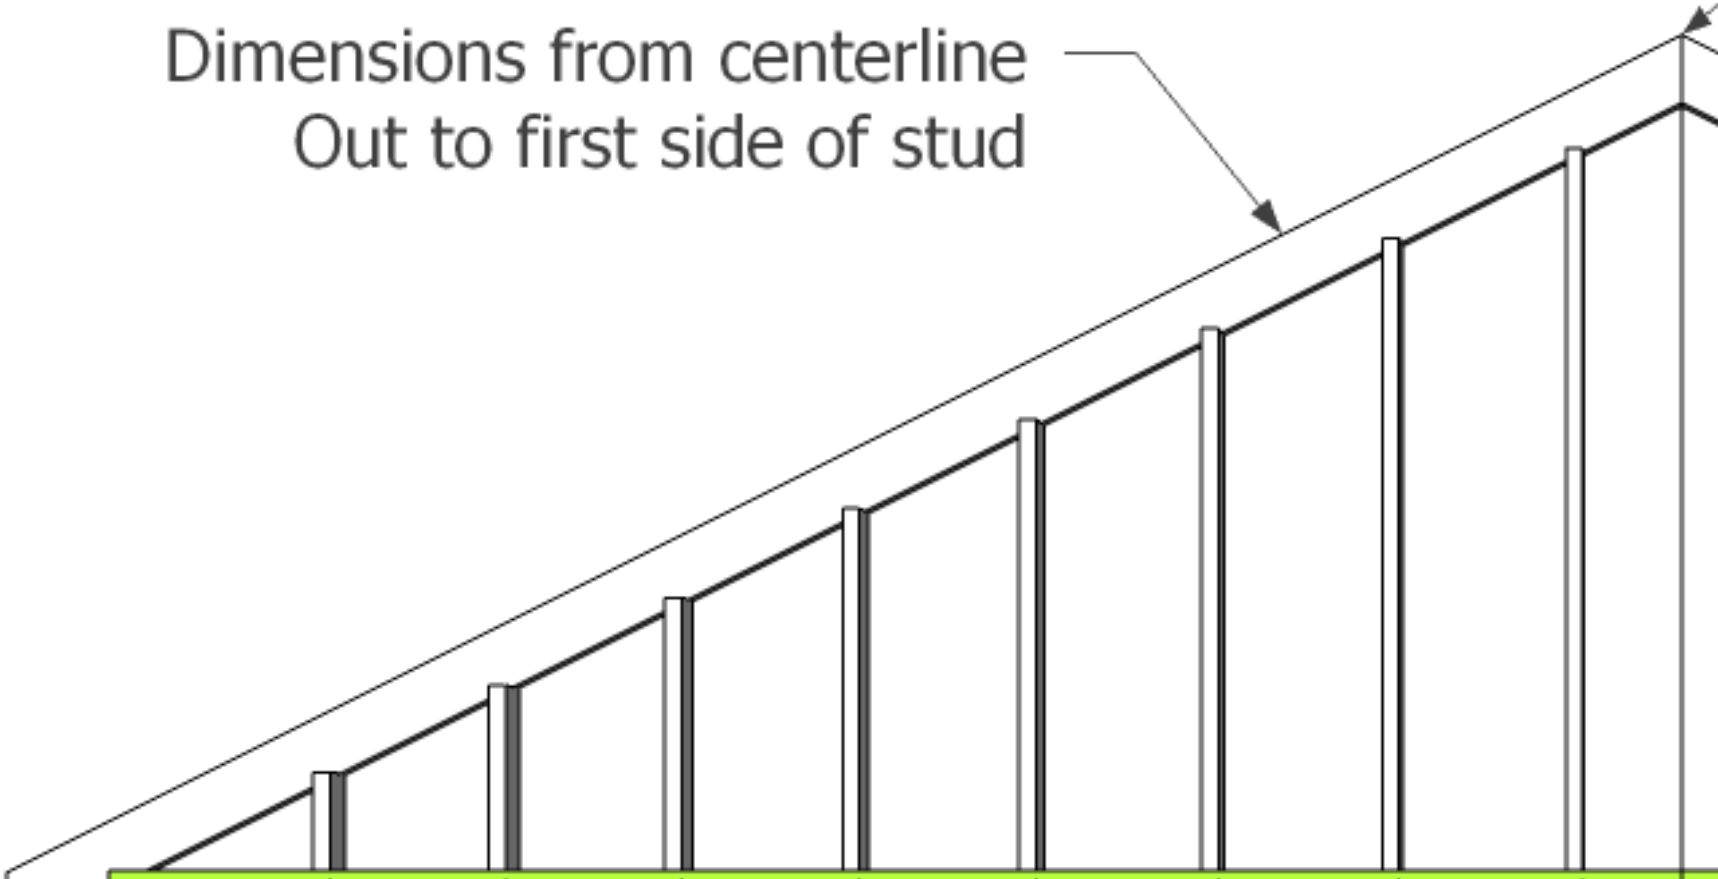

Dimensions from centerline
Out to first side of stud

73.5

Left side, backYard
View from inside